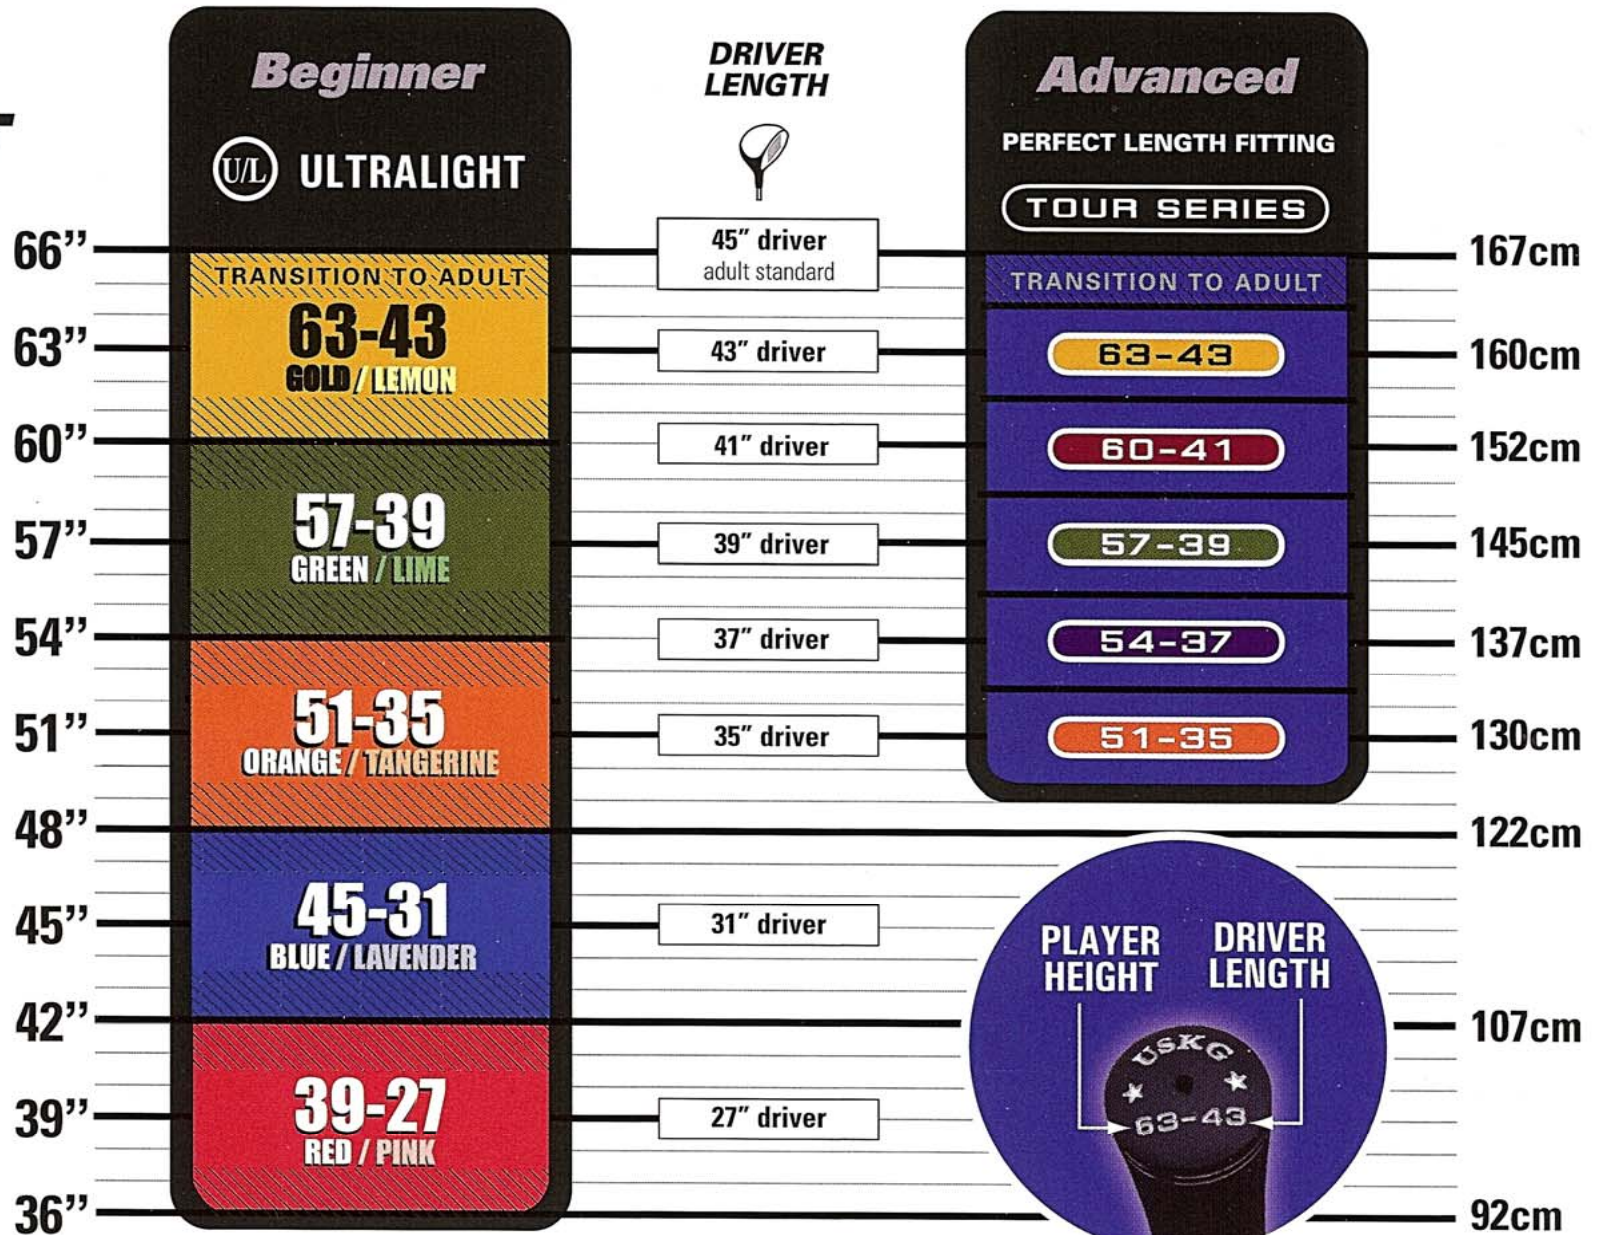

U.S. Kids Golf FITTING CHART*

FIT by HEIGHT

After age 2, based on charts published by the National Center of Health Statistics (www.cdc.gov/growthcharts), kids grow at a rate of 2½" per year.